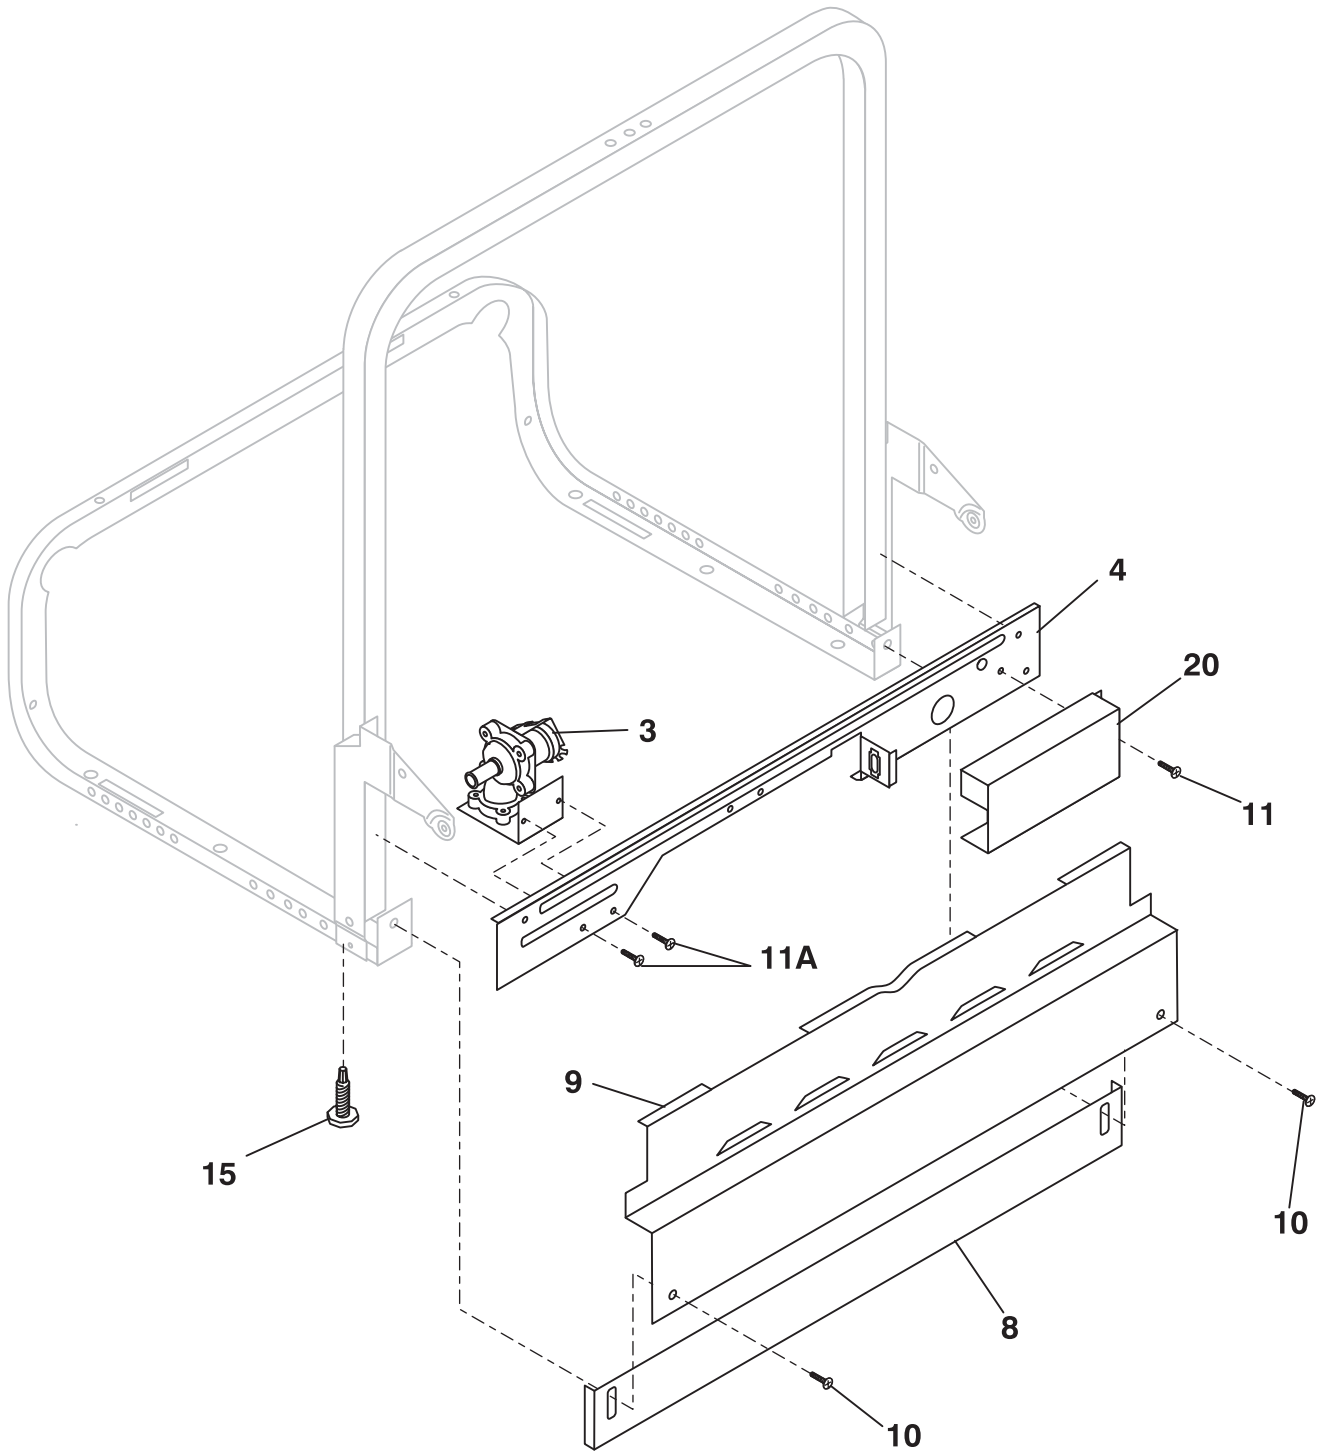

FRAME

P30F0022

FRAME

Model Index: A FGHD2433K (FGHD2433KB1)
B FGHD2433K (FGHD2433KF1)
C FGHD2433K (FGHD2433KW1)

POS. NO	PART NO.		DESCRIPTION
3 #	154637401	A B C	Valve, water
4	154669301	A B C	Brace, front frame
8	154589403	A B -	Toeplate, adjustable, black
8	154589401	- - C	Toeplate, adjustable, white
8*	154528101	A B C	Insulation, toeplate
9	154589503	A B -	Kickplate Assy, black
9	154589501	- - C	Kickplate Assy, white
10	154754801	A B -	Screw, toeplate mtg, 8-18 AB hex hd, black, (2)
10	154371301	- - C	Screw, Phillips head, white
11	154409401	A B C	Screw, ground, #8-18 x .375
11A	154200601	A B C	Screw, #10-16 x 3/8
15	154571101	A B C	Leg, leveling, (4)
20	154758501	A B C	Cover, junction box, w/label
*	154041001	A B C	Screw, plask #1, 10-10 x 9/16